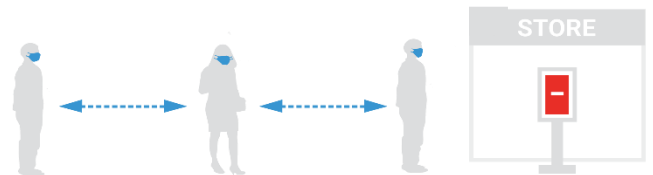

Tracking consumers in a serpentine queue.