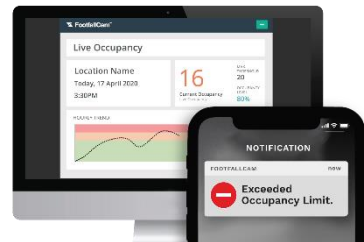

BENEFITS

- **Live occupancy tracking** at their premises for crowd control with 95% accuracy
- On-site display at their entrances to **control incoming traffic**
- **Alerting staff** when the occupancy limit is breached
- **Website widget** to influence customer’s visiting time
- **Queue Counting** and Controlling

Tracking consumers in a serpentine queue.

SafeOccupancy™ System Package

Note: Tablet & Mini PC is not included

Product Package

- **All-in-one package:** Hardware comes with integrated software
- Hardware: **FootfallCam 3D Plus2™**
- Software: **FootfallCam Analytic Manager V8™**
Android Tablet App
Safe Occupancy Dashboard
- **Quick and Easy Installation**
- **FootfallCam Mini Computer™ (Optional)**
 - Display Live Occupancy counting dashboard on any existing monitor
 - Only needs a HDMI port

Features

Display to indicate occupancy level in your premises

- **Green** (within the threshold)
- **Red** (exceeding the threshold)
 - With audio warning
- Real time data updates in every < 1 second

Instant staff notification when limit is breached

Live Update Occupancy conditions of the store on retailer's website

- Allows customers to check on the website before leaving home to see **when will be a better time for them to visit**
- **Influence customer traffic** by staggering their visiting time
- Assist retailers in **social distancing compliance**