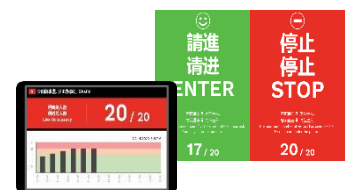

Covid-19 SafeOccupancy Tracker-System

Enforcing social distancing

As the Covid-19 is affecting the entire world and how we run our business today,, governments have imposed a **social distancing regulation** to contain the spread of the coronavirus.

Many businesses resort to assigning security guards to control the customer traffic at their entrances. Such manual counting is costly, inaccurate and provide no hard evidence for compliance.

SafeOccupancy™ Tracker System, an innovation solutions by Footfallcam that will help to ensure that your business is safe and compliant to government’s social distancing regulation,

BENEFITS

- **Live occupancy tracking** at their premises for crowd control with 95% accuracy
- On-site display at their entrances to **control incoming traffic**
- **Alerting staff** when the occupancy limit is breached
- **Website widget** to influence customer’s visiting time
- **Queue Counting** and Controlling

Features

Display to indicate occupancy level in your premises

- **Green** (within the threshold)
- **Red** (exceeding the threshold)
 - With audio warning
- Real time data updates in every < 1 second

Instant staff notification when limit is breached