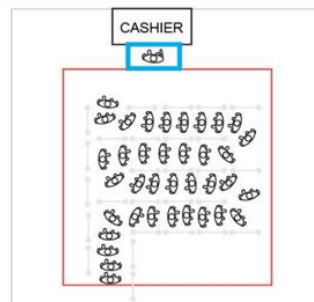

Tracking consumers in a serpentine queue.